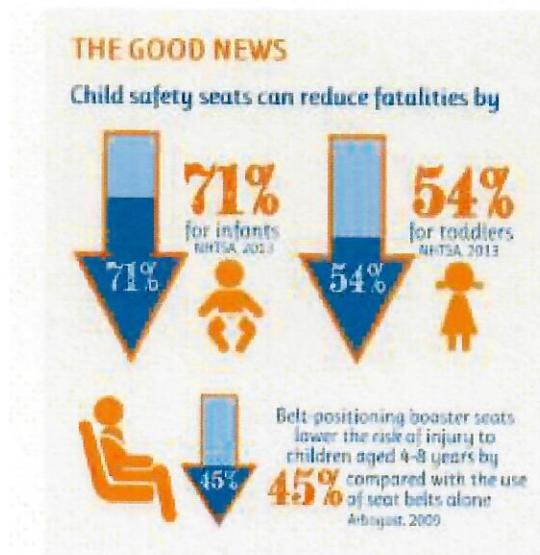

BRIGHT FUTURES CHILD CARE CENTER December NewsLetter

This is a very short month is a for the children and we have a lot of activities to make their holiday Merry and Bright! Look for lots of child-created crafts in the classroom and in their bags. 😊

Dec 14th- children will have Christmas parties in their classrooms at 2:30, The Grinch and Santa will be visiting! Parents are welcome to participate.

Weather and Outdoor Play

It is important for children to spend some time outside, even during cold days that are nice. Please make sure your child has a jacket, as well as hat and gloves when necessary so they can go outside for a bit and enjoy the fresh air.

Car Safety

Guidelines from American Academy of Pediatrics

It is recommended that infants and toddlers remain in rear-facing car seats until 40 lbs or until their head reaches to be one inch below the top of the car seat.

Once a child faces forward in their car seat it is recommended that they transition to a booster seat once their shoulders reach the top of the highest shoulder strap slot.

See below for information on how Car seats save lives.